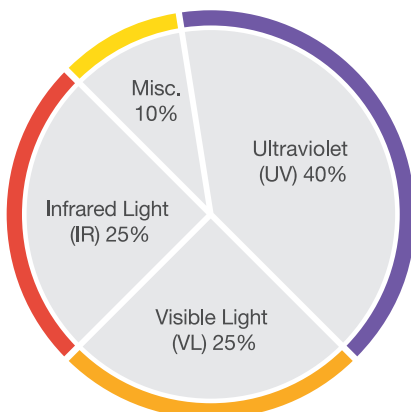

Cause of Fading Guide (SOLAR ENERGY)