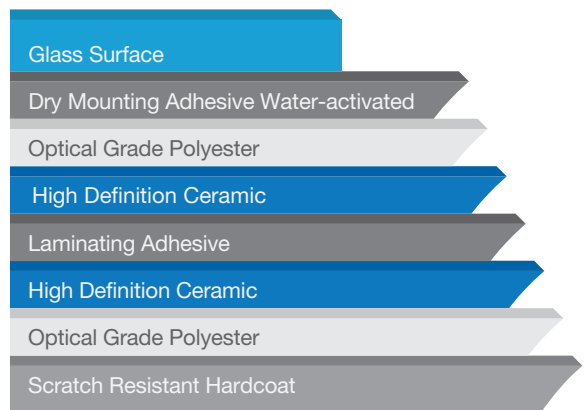

Performance Specifications

Product Code	Luxury 05	Luxury 15	Luxury 25	Luxury 35	Luxury 45	Luxury 55
Heat Rejected %	74	70	65	61	52	43
Glare Reduction %	95	86	76	67	59	42
UV Protection %	99	99	99	99	99	99
Daytime Privacy	Very High	High	High	Medium	Low	Low
Outside Reflectivity	Low	Low	Low	Low	Low	Zero

Film Construction

Ply	2 Ply
Thickness	2.0 Mil
Ceramic	Advanced Coating
Color	Dye Free
Adhesive	Dry Adhesive
Scratch Resistant	Yes
Liner	Polypropylene